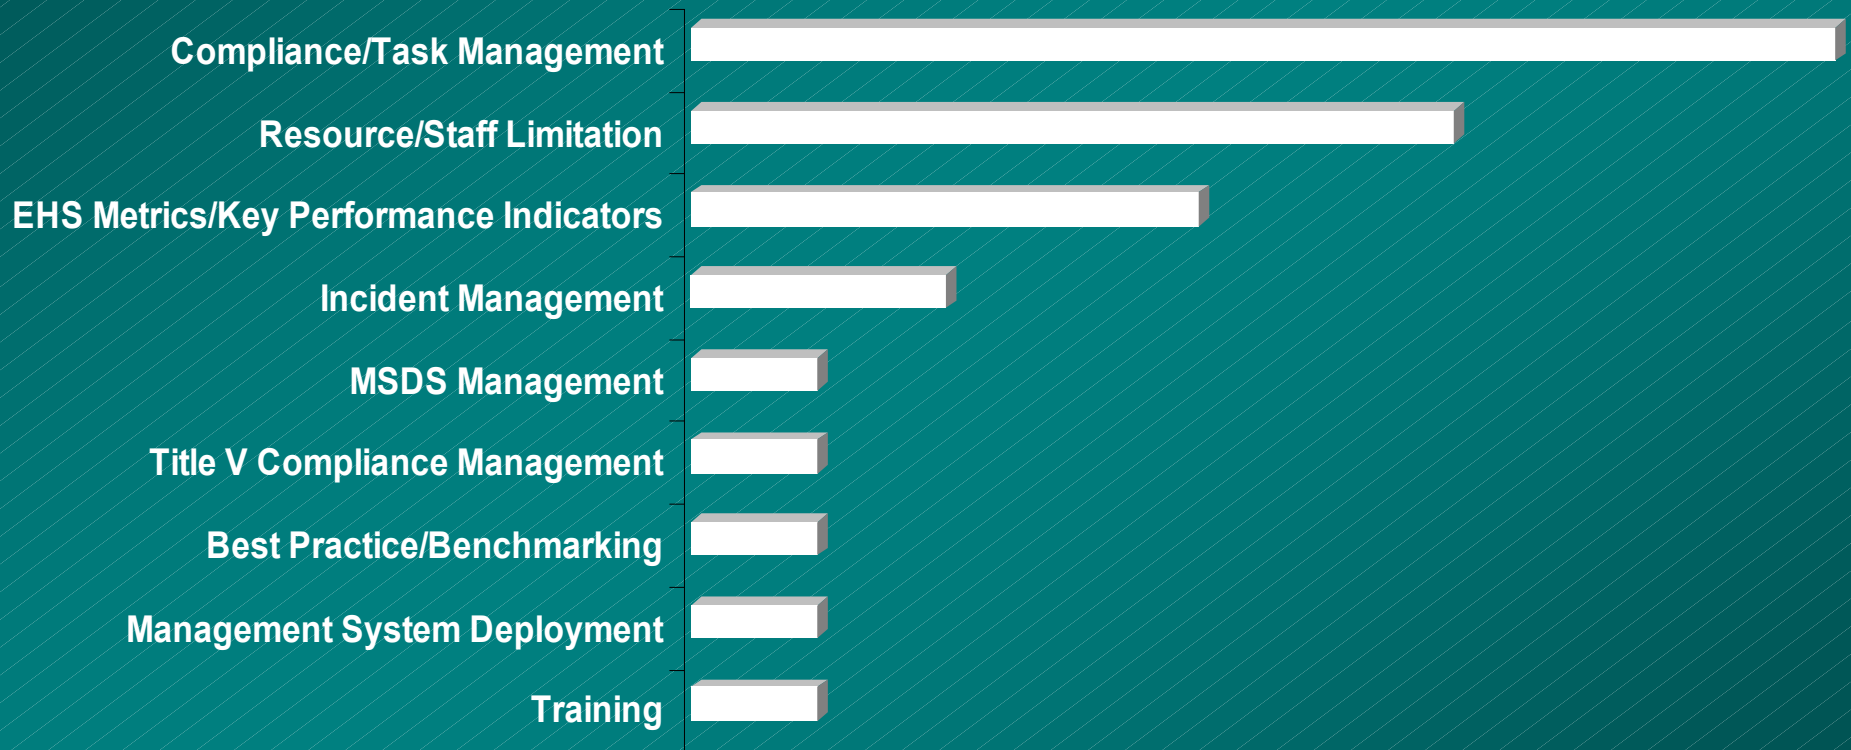

EMIS DRIVERS

TYPE OF EMIS APPLICATION

Top 10 EMIS Workshop Hot Topics

- 1. Managing the Human Element**
- 2. Cost Justification/Business Case/Value Recognition**
- 3. Management of Change**
- 4. Establishing the Business Process First**
- 5. Managing the IT Relationship**